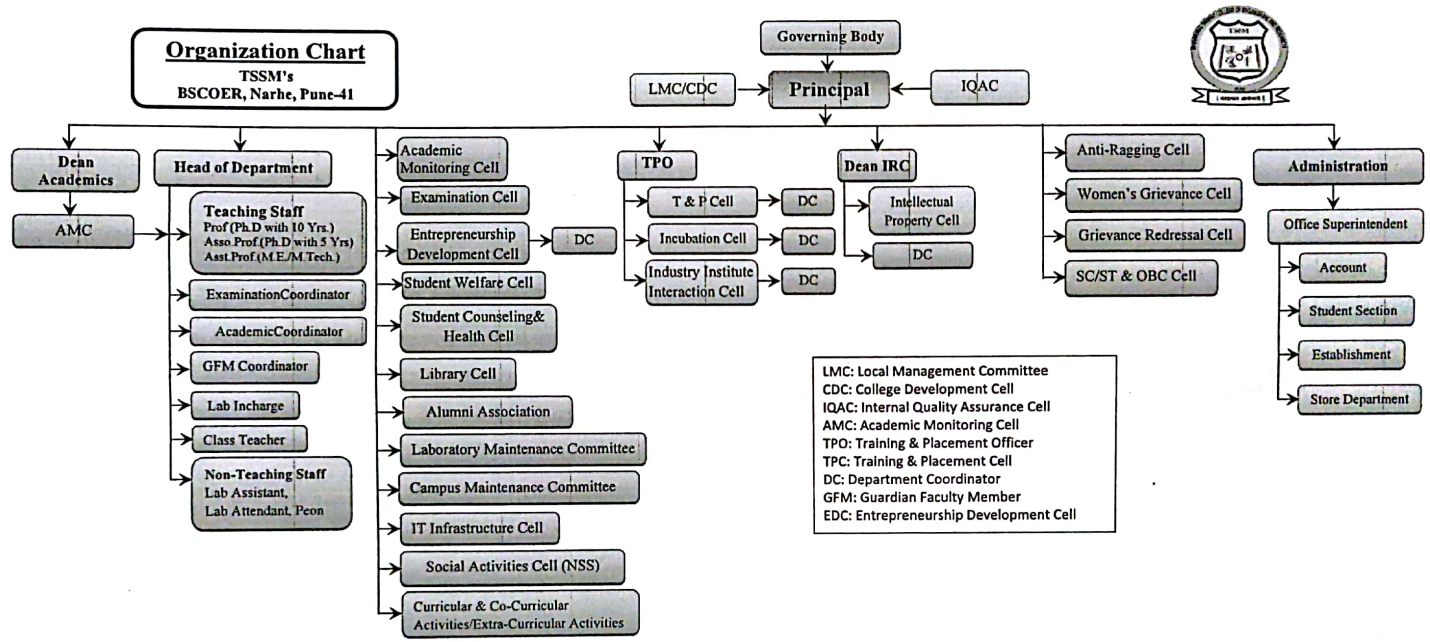

**Organization Chart**  
TSSM's  
BSCOER, Narhe, Pune-41

LMC: Local Management Committee  
 CDC: College Development Cell  
 IQAC: Internal Quality Assurance Cell  
 AMC: Academic Monitoring Cell  
 TPO: Training & Placement Officer  
 TPC: Training & Placement Cell  
 DC: Department Coordinator  
 GFM: Guardian Faculty Member  
 EDC: Entrepreneurship Development Cell